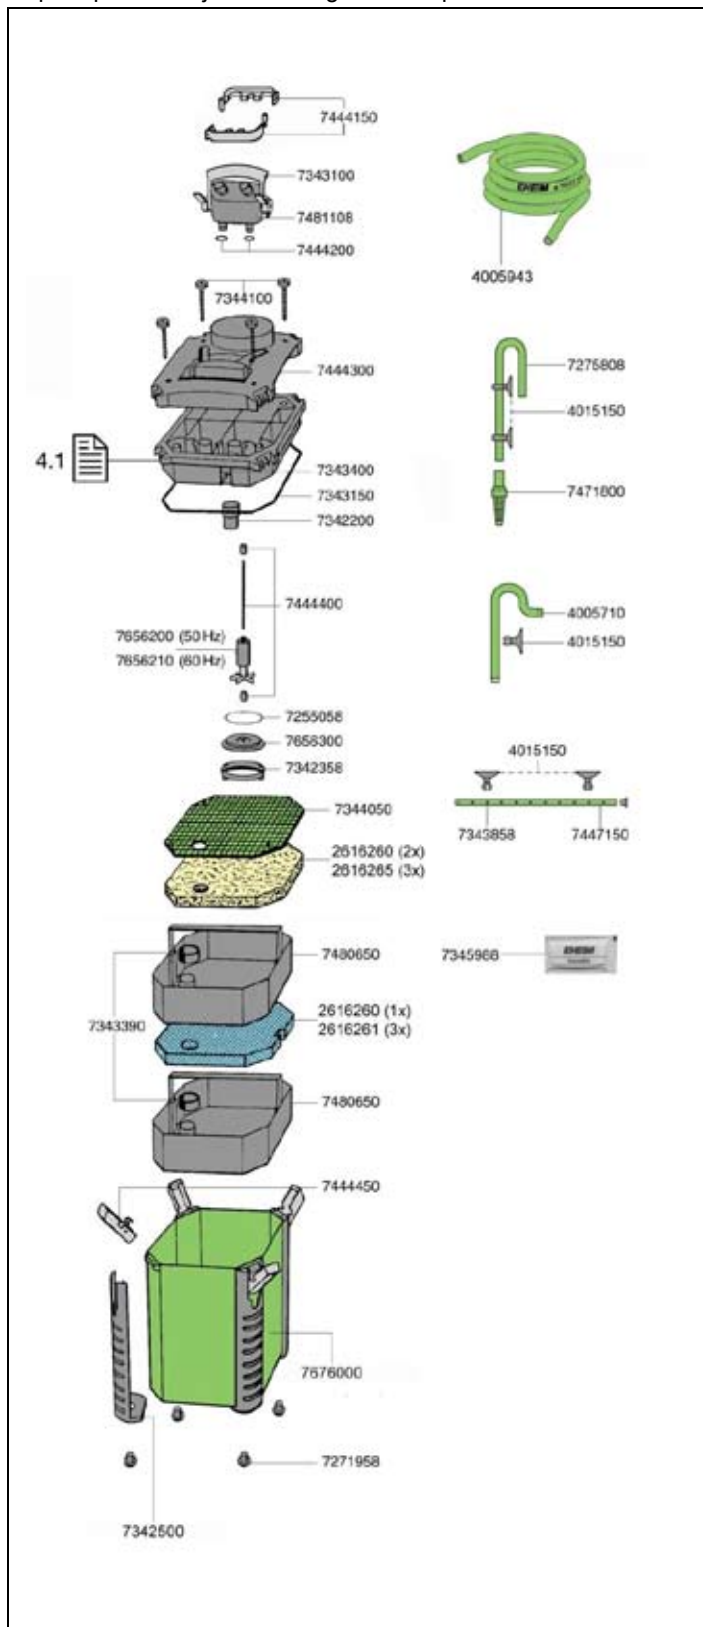

1228 Pump head
2426 External filter **eXperience 350**

Spare parts. Subject to change without prior notice.

Order no.	Spare part	2426
2616260	Set of filter pads (1x blue, 2x white)	
2616261	Coarse filter pad (3 pieces)	
2616265	Set of fine filter pads (3 pieces)	
4005710	Outlet pipe	
4005943	Hose, pressure side and suction side Ø 16/22 mm (3 m)	
4015150	Suction cup with clip (2 pieces)	
7255058	Sealing ring	
7271958	Rubber feet set (5 pieces)	
7275808	Intake pipe	
7342200	Input connector	
7342358	Locking device for pump cover	
7342500	Side protection	
7343100	Locking clamp for adapter	
7343150	Sealing gasket	
7343390	Rubber seals (3 pieces)	
7343400	Cleaning plug for pump head	
7343858	Outlet jet pipe	
7344050	Lattice screen	
7344100	Screws (4 pieces)	
7345988	Vaseline	
7444150	Hose clamp	
7444200	Set of sealing rings for adapter	
7444300	Pump cover	
7444400	Shaft with bushings	
7444450	EZ clips	
7447150	Set of pipe plugs	
7471800	Inlet strainer	
7480650	Filter media container	
7481108	Adapter complete	
7656200	Impeller (50 Hz)	
7656210	Impeller (60 Hz)	
7656300	Pump cover complete with o-ring and bushings	
7676000	Filter canister complete with side protections and rubber feet	