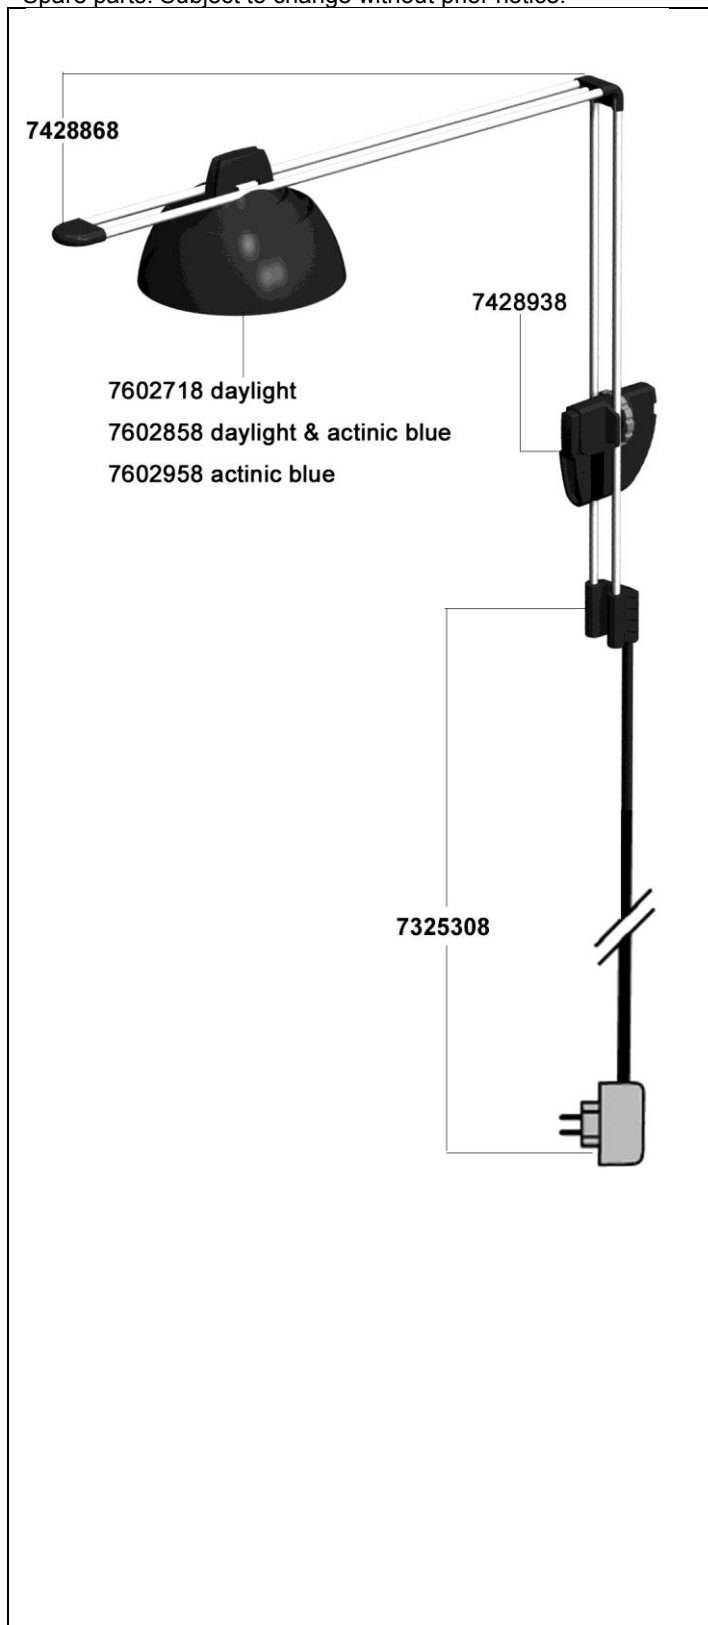

Spare parts. Subject to change without prior notice.

Order no.	Spare part	6471
7325308	Transformer 100-240V/50-60Hz Europe plug	
7428868	Parts for Lamp holder	
7428938	Clamp for lamp holder	
7602718	LED lamp daylight	
7602858	LED lamp daylight & actinic blue	
7602958	LED lamp actinic blue	