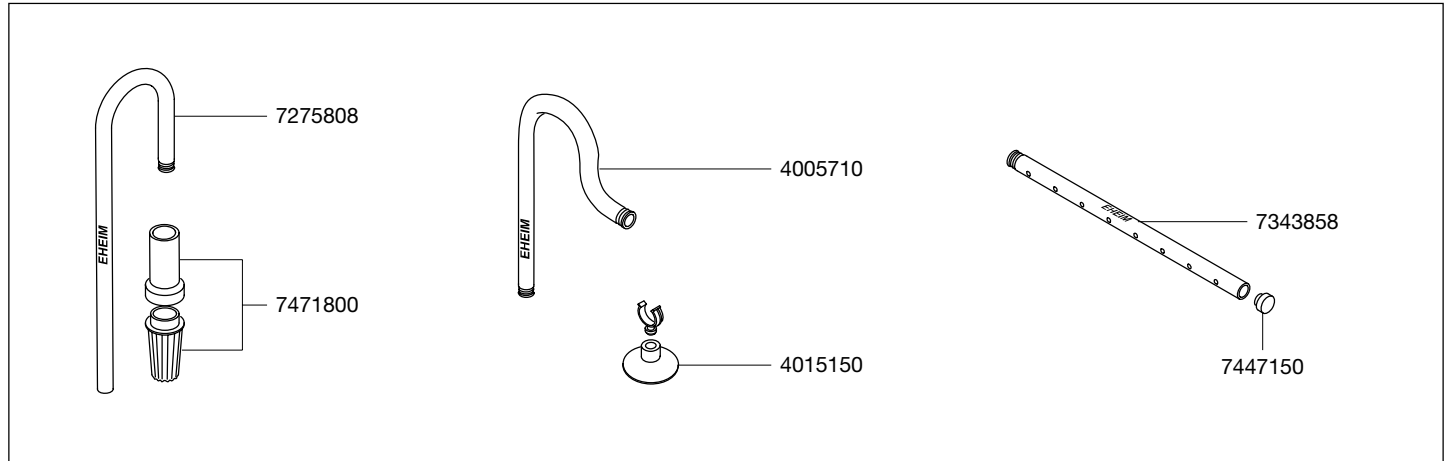

**1278 Pump head**  
**2076 External filter**  
**2078 External filter**

Spare parts. Subject to change without prior notice.

**1278 Pump head**  
**2076 External filter**  
**2078 External filter**

Spare parts. Subject to change without prior notice.

Order no.	Spare part	2076 / 2078
1278000	Pump head complete for 2076 / 2078 (without adapter and transformer)	
2616760	Set 1 x filter pad and 4 x fine filter pads	
4005710	Outlet pipe	
4005943	Hose, pressure and suction side ø 16/22 mm (3 m)	
4015150	Suction cup with clip (2 pieces)	
7212108	Lattice screen	
7212258	Hose clamp complete	
7212538	Transformer	
7221058	Sealing ring for pump cover	
7271958	Rubber feet set (5 pieces)	
7275808	Intake pipe	
7343858	Outlet jet pipe	

Order no.	Spare part	2076 / 2078
7428580	Valve with holder	
7428590	Shaft with bushings and distance sleeve ( <b>electronic</b> )	
7428608	EZ clips complete	
7428630	Separation screen with sealing ring for 2076	
7428640	Separation screen with sealing ring for 2078	
7428658	Filter media container	
7428668	Prefilter complete with valve and sealing ring	
7428670	Set of sealing rings (for pump and canister)	
7428680	Set of sealing rings (for adapter and separation screen)	
7428690	Pump cover complete with sealing ring and bushings	
7428700	Filter canister with side protection for 2076	
7428730	Filter canister with side protection for 2078	
7428718	Adapter complete	
7428728	Floater complete	
7447150	Set of pipe plugs	
7471800	Inlet strainer	
7603220	Impeller for 50 Hz and 60 Hz ( <b>electronic</b> )	