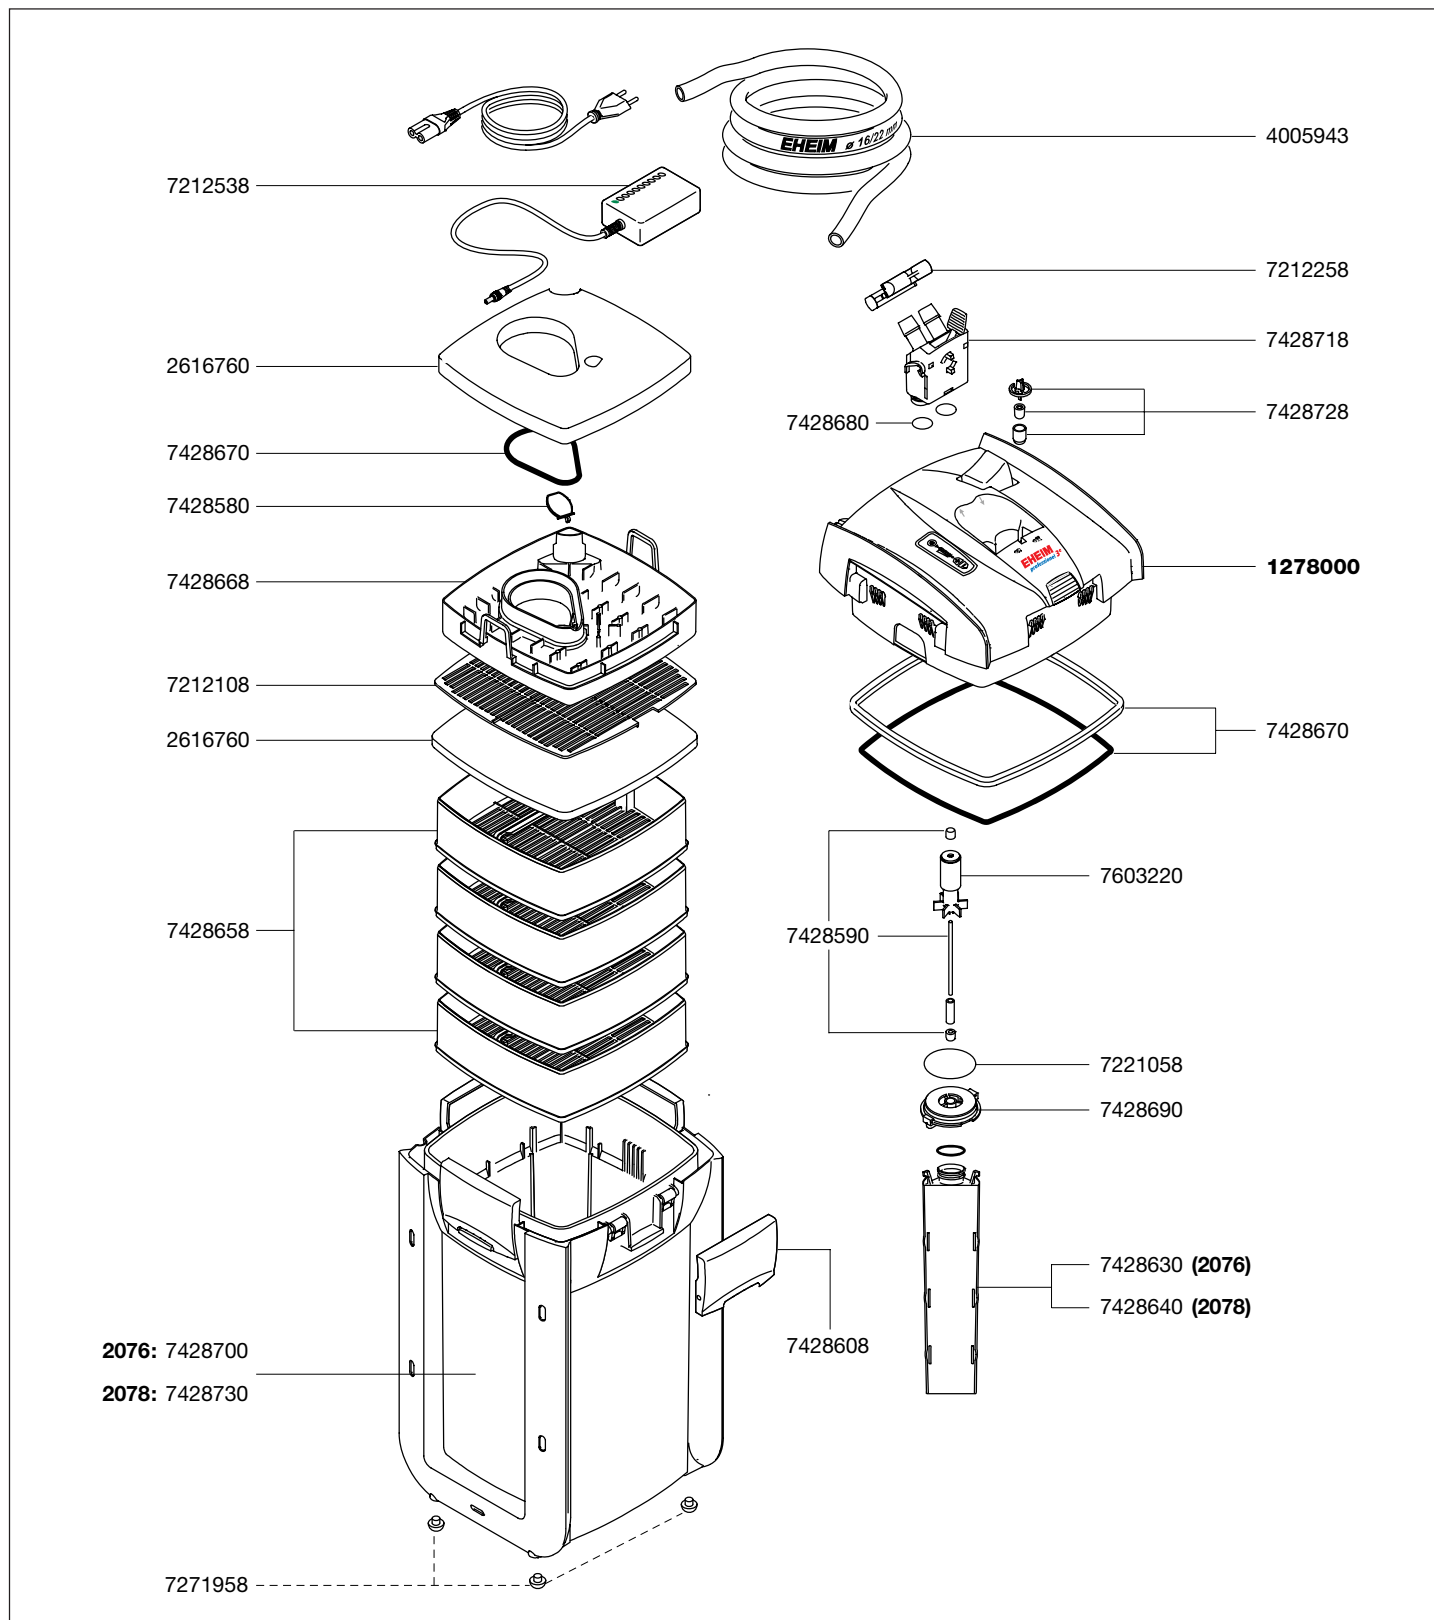

**1278 Pump head**  
**2076 External filter**  
**2078 External filter**

Spare parts. Subject to change without prior notice.

**1278 Pump head**  
**2076 External filter**  
**2078 External filter**

Spare parts. Subject to change without prior notice.

Order no.	Spare part	2076 / 2078
1278000	Pump head complete for 2076 / 2078 (without adapter and transformer)	
2616760	Set 1 x filter pad and 4 x fine filter pads	
4005710	Outlet pipe	
4005943	Hose, pressure and suction side ø 16/22 mm (3 m)	
4015150	Suction cup with clip (2 pieces)	
7212108	Lattice screen	
7212258	Hose clamp complete	
7212538	Transformer	
7221058	Sealing ring for pump cover	
7271958	Rubber feet set (5 pieces)	
7275808	Intake pipe	
7343858	Outlet jet pipe	

Order no.	Spare part	2076 / 2078
7428580	Valve with holder	
7428590	Shaft with bushings and distance sleeve ( <b>electronic</b> )	
7428608	EZ clips complete	
7428630	Separation screen with sealing ring for 2076	
7428640	Separation screen with sealing ring for 2078	
7428658	Filter media container	
7428668	Prefilter complete with valve and sealing ring	
7428670	Set of sealing rings (for pump and canister)	
7428680	Set of sealing rings (for adapter and separation screen)	
7428690	Pump cover complete with sealing ring and bushings	
7428700	Filter canister with side protection for 2076	
7428730	Filter canister with side protection for 2078	
7428718	Adapter complete	
7428728	Floater complete	
7447150	Set of pipe plugs	
7471800	Inlet strainer	
7603220	Impeller for 50 Hz and 60 Hz ( <b>electronic</b> )	