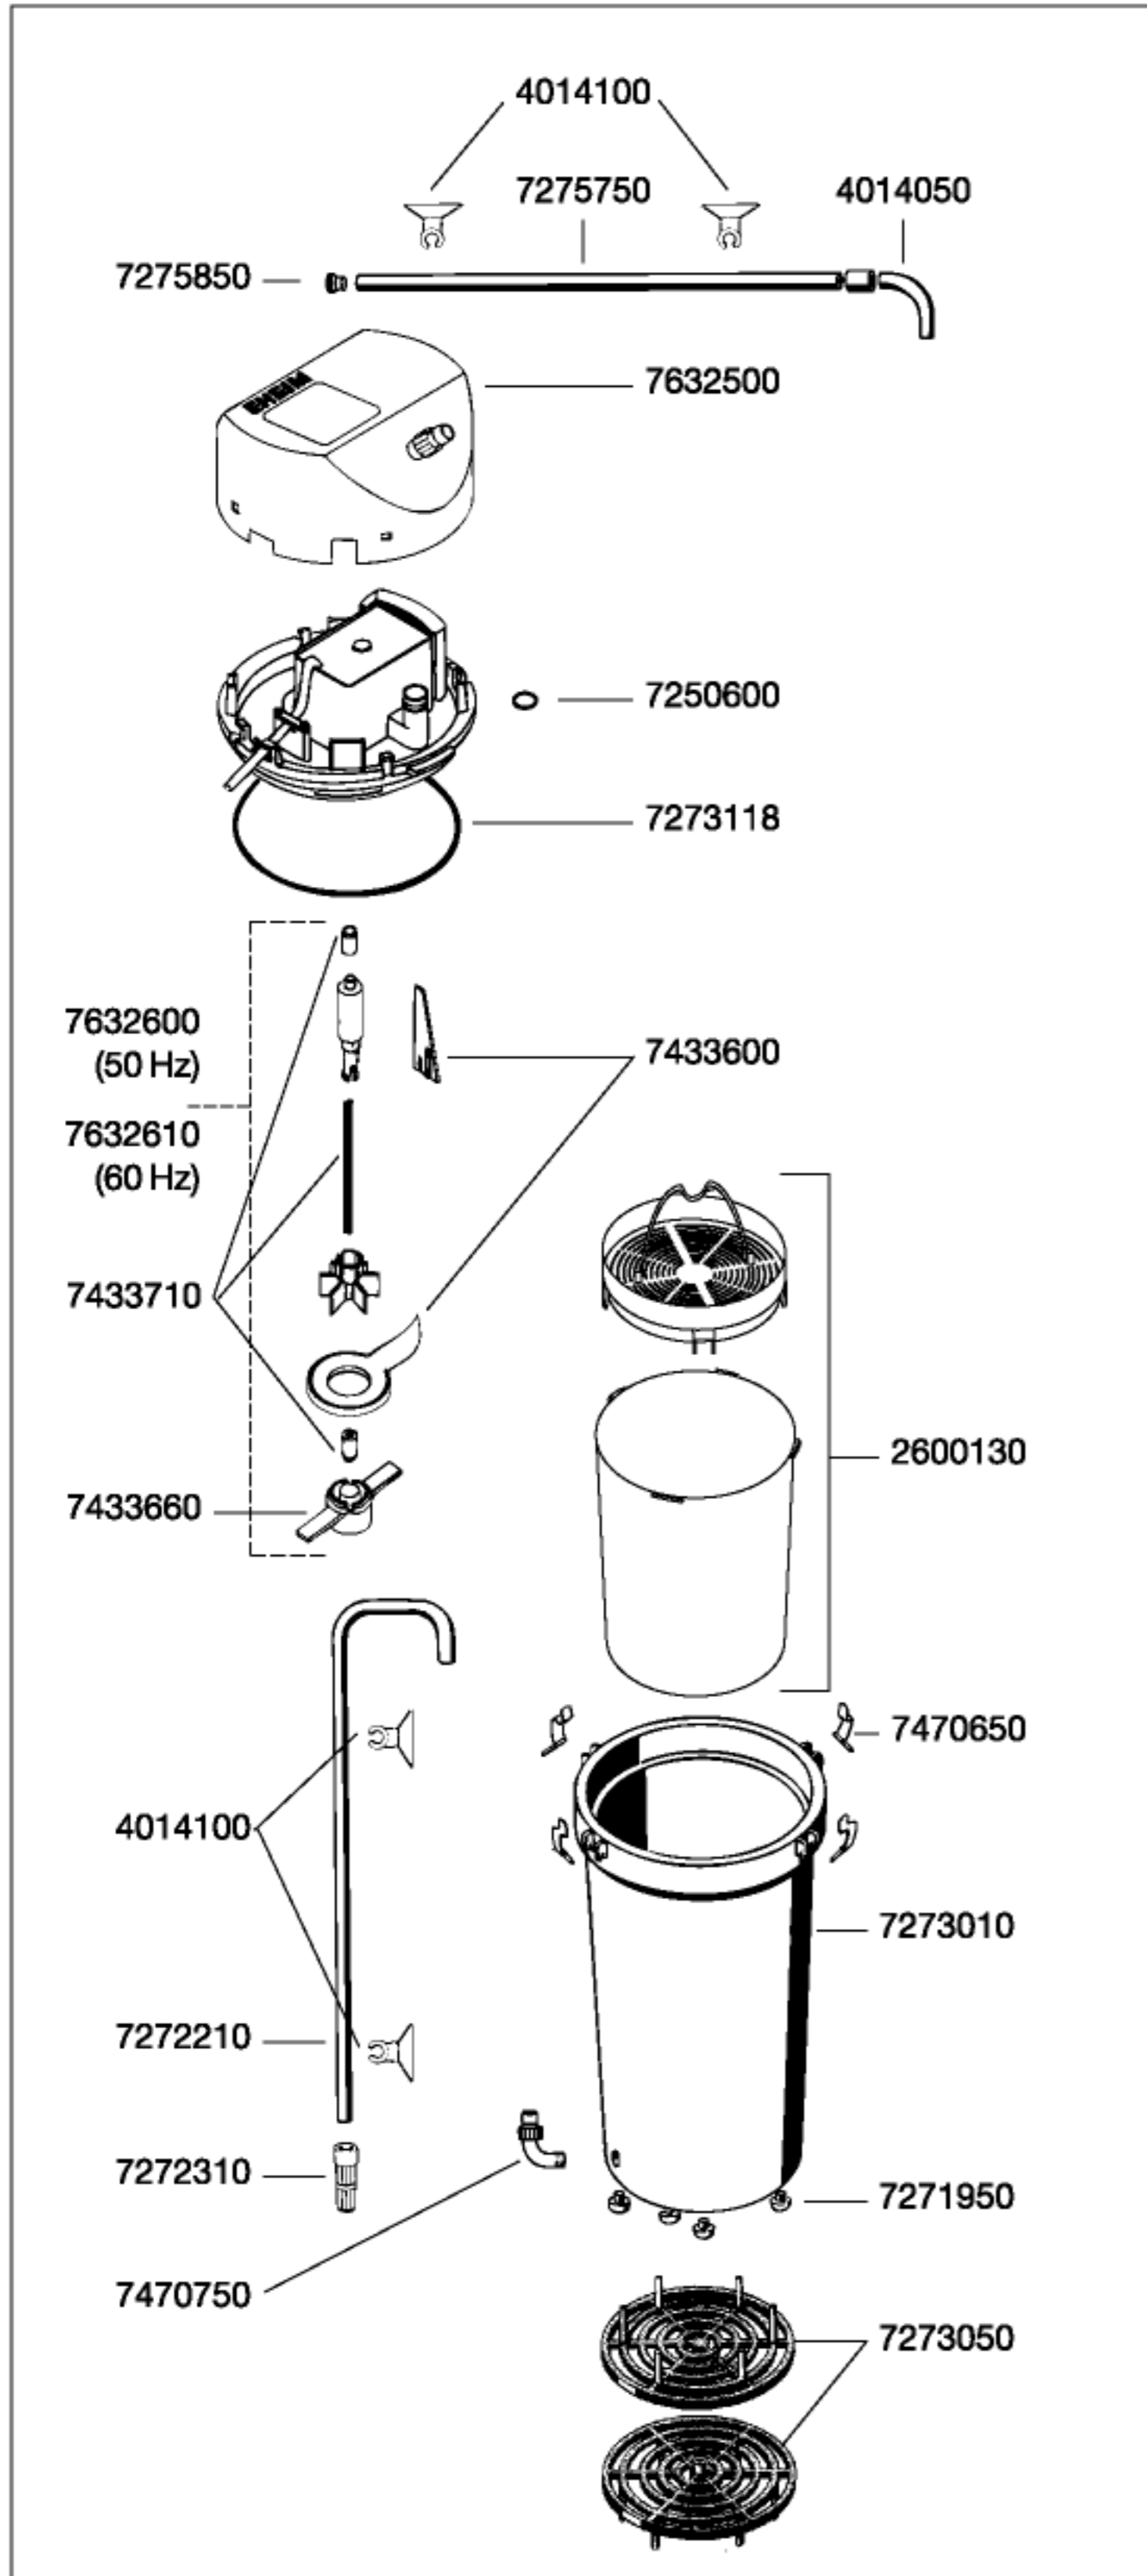

1213 and 1713 Pump head
2213 External filter
2313 Thermofilter

Type	230 V / 50 Hz Europe	120 V / 60 Hz USA	240 V / 50 Hz GB	240 V / 50 Hz AUS	220 V / 60 Hz
1213	1213019	1213099	1213119	1213129	1213189
2213	2213010	-	2213500	-	-
2213	2213020	-	2213510	-	2213620
2213	2213050	2213370	2213520	2213550	-

Order no.	Spare part
1213	Pump head
2600130	Filter media container (not for 2313)
4004940	Hose, pressure and suction side
4009550	Set of cleaning brushes (not shown)
4014050	Elbow connector
4014100	Suction cup with clip ø 13 mm (2 pcs.)
7250600	O-ring (2 pieces)
7271950	Rubber feet set (5 pieces)
7272210	Intake pipe ø 13 mm
7272310	Inlet strainer
7273010	Canister
7273050	Lattice screen (for 2213 without filter media container)
7273118	O-ring
7275750	Outlet jet pipe
7275850	Pipe plug (2 pieces)
7400008	Filter bag (not shown)
7433600	Pump cover with insert
7433660	Securing piece with bushing (only for 1211, 1213 and 1713)
7433710	Set: Shaft with bushings (for 1211, 1213 and 1713)
7470650	Spring clip (4 pieces)
7470750	Threaded connector
7476000	Accessories bag
7632500	Cover
7632600	Set: Impeller complete (50 Hz)
7632610	Set: Impeller complete (60 Hz)
1713 / 2313	(not shown)
1713	Pump head with heater only for freshwater
7254700	Lattice screen
7435800	Fastening screw for lattice screen (2 pieces)
7634000	Cover
7634350	Regulating knob