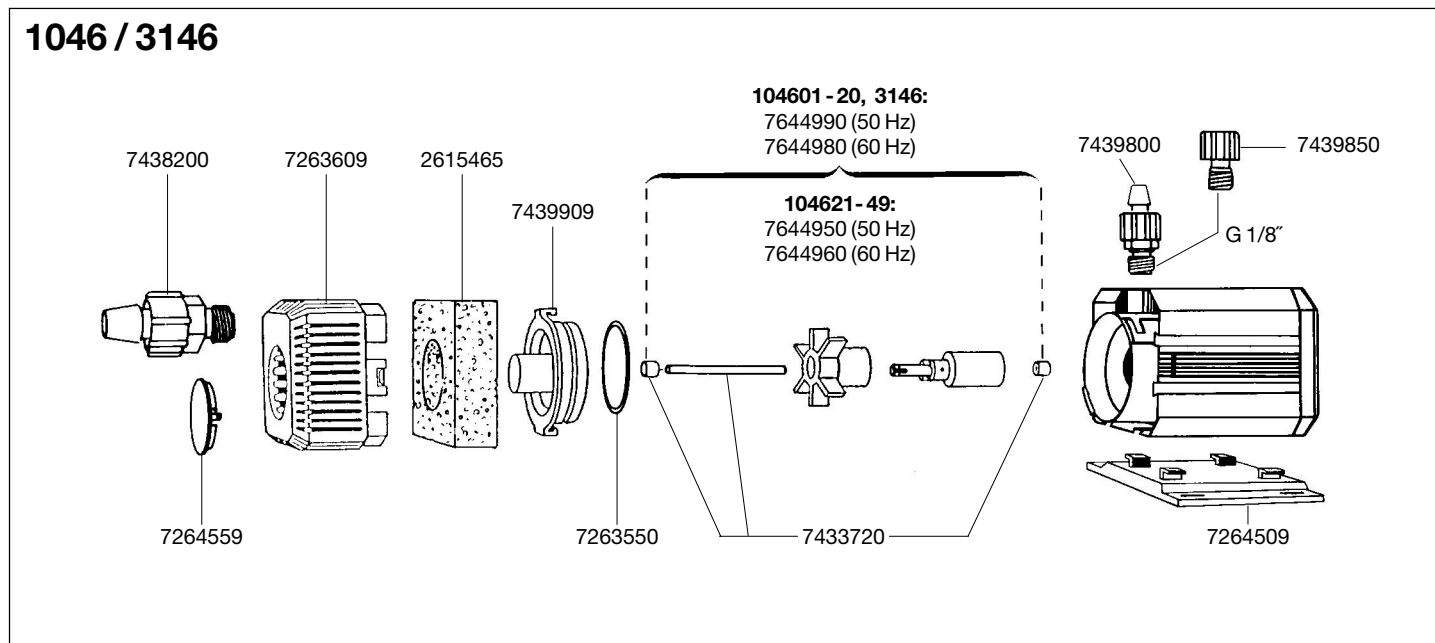

1046 Universal pump

3146 Fountain set

EHEIM

Type	230 V / 50 Hz	120 V / 60 Hz USA	240 V / 50 Hz GB	240 V / 50 Hz AUS	220 V / 60 Hz
1046	1046019	-	1046119	1046129	-
1046	1046219	1046319	-	-	-
3146	3146010	3146090	-	-	-

Spare parts. Subject to change without prior notice.

Order no.	Spare part
2615465	Coarse foam (2 pieces)
3052450	„Volcano“ double jet (not shown)
4009560	Set of cleaning brushes (not shown)
7263550	Sealing ring (2 pieces)
7263609	Intake screen
7264509	Mounting plate
7264559	Sealing cover

Order no.	Spare part
7433720	Shaft with bushings
7438200	Threaded connector suction side
7439800	Threading connector pressure side
7439850	Adapter with sealing ring
7439909	Pump cover
7644950	Impeller (50 Hz) complete with shaft and bushings for 104621 - 49
7644960	Impeller (60 Hz) complete with shaft and bushings for 104621 - 49
7644980	Impeller (60 Hz) complete with shaft and bushings for 104601 - 20, 3146
7644990	Impeller (50 Hz) complete with shaft and bushings for 104601 - 20, 3146