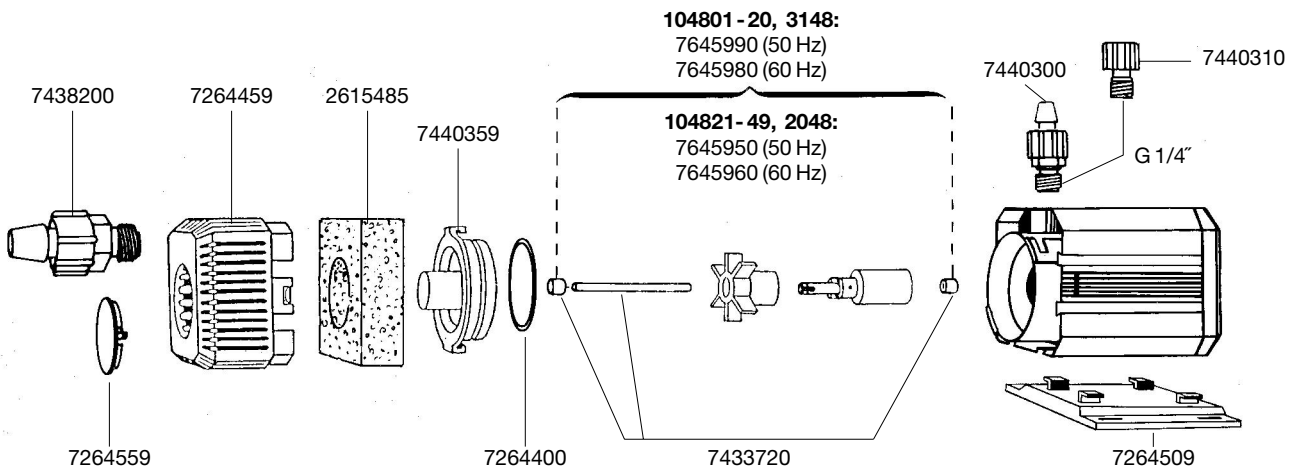

1048 Universal pump

3148 Fountain set

EHEIM

Type	230 V / 50 Hz	120 V / 60 Hz USA	240 V / 50 Hz GB	240 V / 50 Hz AUS	220 V / 60 Hz
1048	1048019	-	1048119	1048129	-
1048	1048219	1048319	-	-	1048419
3148	3148010	3148090	-	-	-

Spare parts. Subject to change without prior notice.

1048 / 3148

Order no.	Spare part	1048 / 3148
2615485	Coarse foam (2 pieces)	
3052450	„Volcano“ double jet (not shown)	
4009560	Set of cleaning brushes (not shown)	
7264400	Sealing ring (2 pieces)	
7264459	Intake screen	
7264509	Mounting plate	
7264559	Sealing cover	

Order no.	Spare part	1048 / 3148
7433720	Shaft with bushings	
7438200	Threaded connector suction side	
7440300	Threaded connector pressure side	
7440310	Adaptor with sealing ring	
7440359	Pump cover	
7645950	Impeller (50 Hz) complete with shaft and bushings for 104821 - 49, 2048	
7645960	Impeller (60 Hz) complete with shaft and bushings for 104821 - 49, 2048	
7645980	Impeller (60 Hz) complete with shaft and bushings for 104801 - 20, 3148	
7645990	Impeller (50 Hz) complete with shaft and bushings for 104801 - 20, 3148	