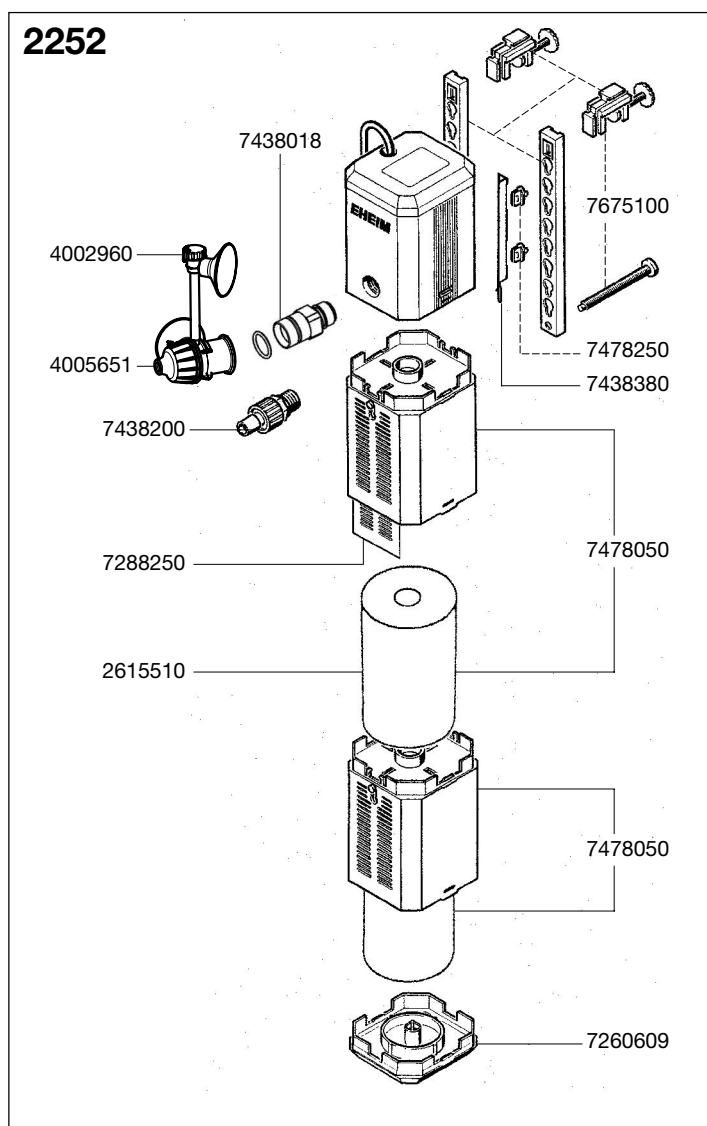

1252 Pump for internal filter 2252

2252 Internal filter

EHEIM
PowerLine

Type	230 V / 50 Hz Schuko	230 V / 50 Hz Europe	120 V / 60 Hz USA	240 V / 50 Hz GB	240 V / 50 Hz AUS	220 V / 60 Hz
1252	1252219	1252229	1252319	-	1252369	1252419
2252	2252020	2252160	-	2252510	2252540	2252630

Spare parts. Subject to change without prior notice.

Order no.	Spare part	1252 / 2252
1252	Centrifugal pump	
2615510	Filter cartridge (2 pieces)	
4002960	Air regulating clamp for hose	
4005651	Diffuser	
4009560	Set of cleaning brushes (not shown)	
7221058	O-ring (2 pieces)	
7259209	Holding ring	
7260609	Filter bottom	
7288250	Sliding valve	
7438018	Adapter for Installation Kit	
7438200	Threaded connector pressure side	
7438390	Set of o-rings (one each) 17 x 2,5 und 14 x 2 (not shown)	
7438380	Attachment sleeves left and right and 2 panels	
7438559	Pump cover	
7444400	Shaft with bushings	
7478050	Filter body with cartridge	
7478250	Attachment lug (4 pieces)	
7640950	Impeller (50 Hz) complete with shaft and bushings	
7640960	Impeller (60 Hz) complete with shaft and bushings	
7675100	Holding brackets	