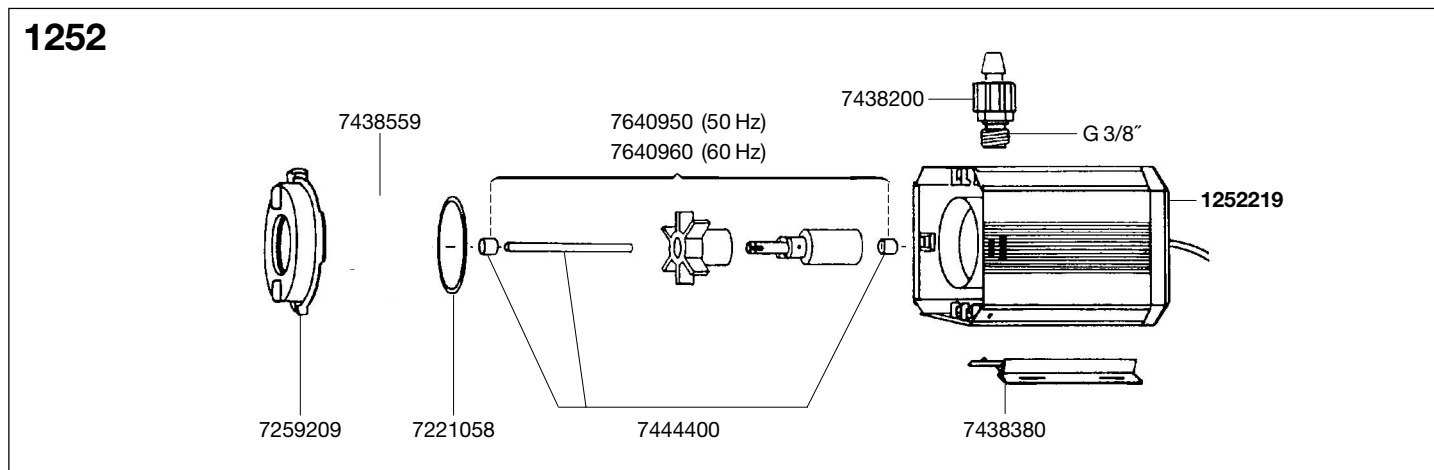

1252 Pump for internal filter 2252

2252 Internal filter

EHEIM
PowerLine

Type	230 V / 50 Hz Schuko	230 V / 50 Hz Europe	120 V / 60 Hz USA	240 V / 50 Hz GB	240 V / 50 Hz AUS	220 V / 60 Hz
1252	1252219	1252229	1252319	-	1252369	1252419
2252	2252020	2252160	-	2252510	2252540	2252630

Spare parts. Subject to change without prior notice.

Order no.	Spare part	1252 / 2252
1252	Centrifugal pump	
2615510	Filter cartridge (2 pieces)	
4002960	Air regulating clamp for hose	
4005651	Diffuser	
4009560	Set of cleaning brushes (not shown)	
7221058	O-ring (2 pieces)	
7259209	Holding ring	
7260609	Filter bottom	
7288250	Sliding valve	
7438018	Adapter for Installation Kit	
7438200	Threaded connector pressure side	
7438390	Set of o-rings (one each) 17 x 2,5 und 14 x 2 (not shown)	
7438380	Attachment sleeves left and right and 2 panels	
7438559	Pump cover	
7444400	Shaft with bushings	
7478050	Filter body with cartridge	
7478250	Attachment lug (4 pieces)	
7640950	Impeller (50 Hz) complete with shaft and bushings	
7640960	Impeller (60 Hz) complete with shaft and bushings	
7675100	Holding brackets	